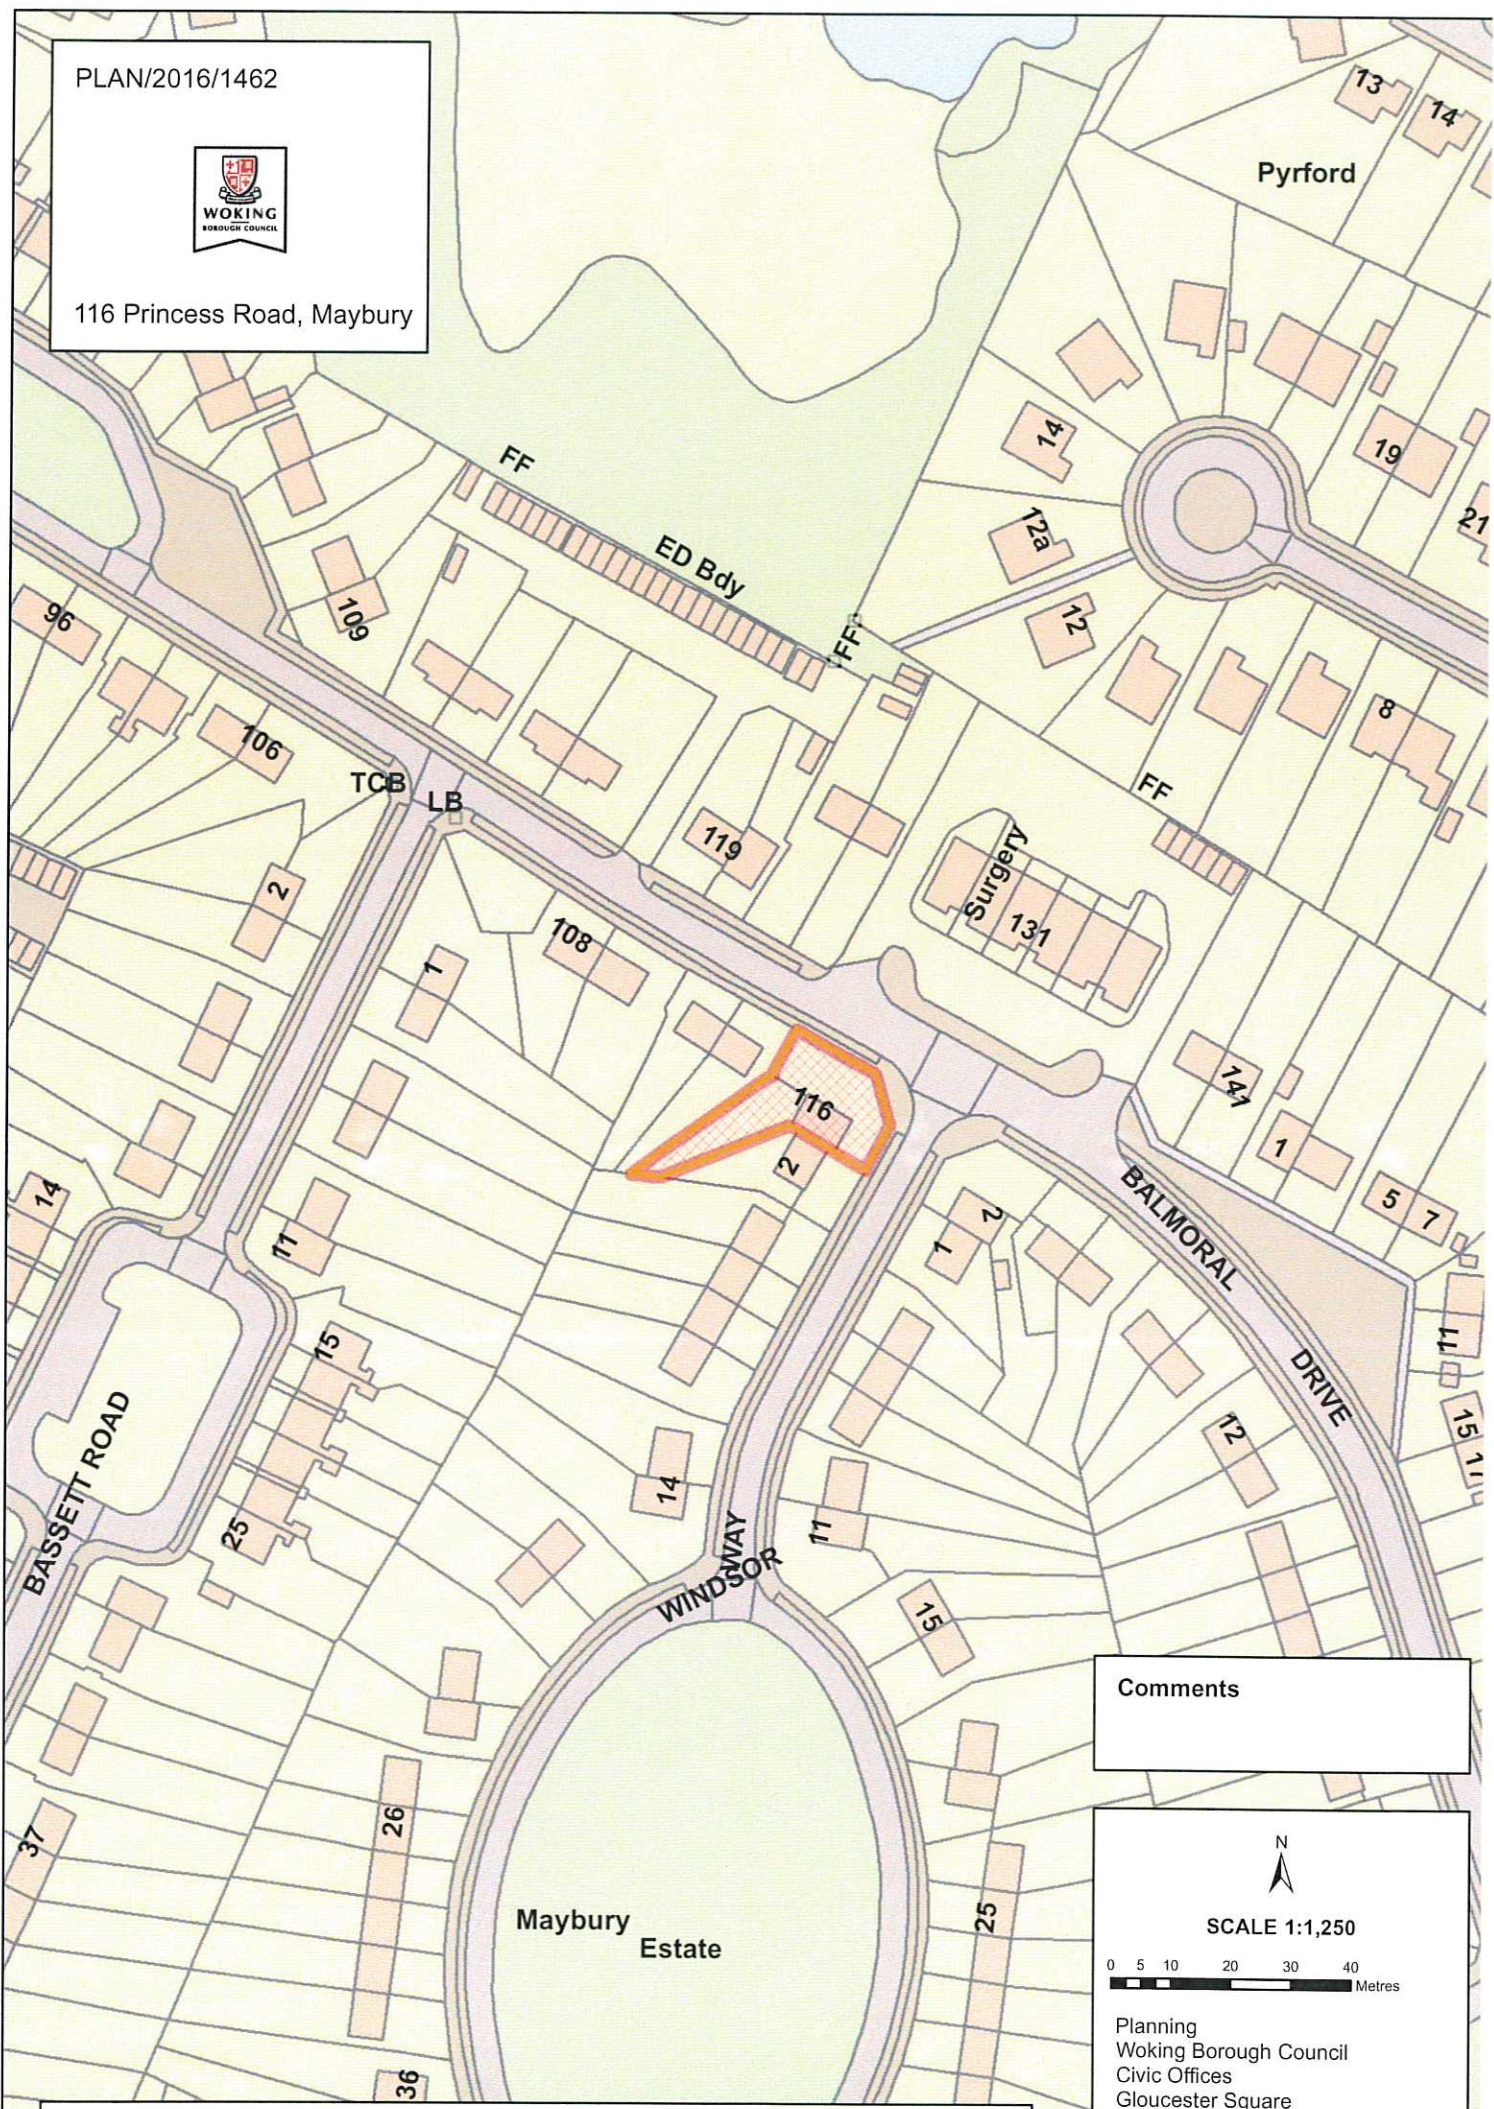

PLAN/2016/1462

116 Princess Road, Maybury

Comments

Planning
Woking Borough Council
Civic Offices
Gloucester Square
Woking, Surrey GU21 6YL